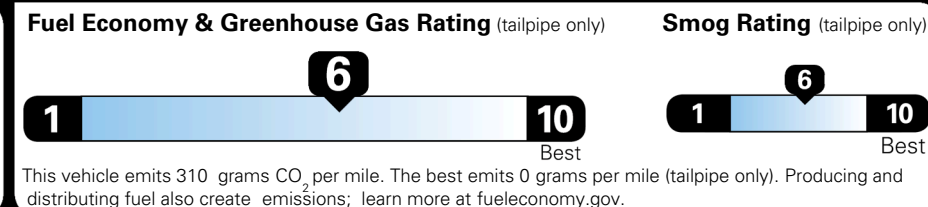

EPA DOT Fuel Economy and Environment

Gasoline Vehicle

You save \$0
 in fuel costs over 5 years compared to the average new vehicle.

Annual fuel cost \$1,700

Actual results will vary for many reasons, including driving conditions and how you drive and maintain your vehicle. The average new vehicle gets 29 MPG and costs \$8,500 to fuel over 5 years. Cost estimates are based on 15,000 miles per year at \$ 3.30 per gallon. MPGe is miles per gasoline gallon equivalent. Vehicle emissions are a significant cause of climate change and smog.