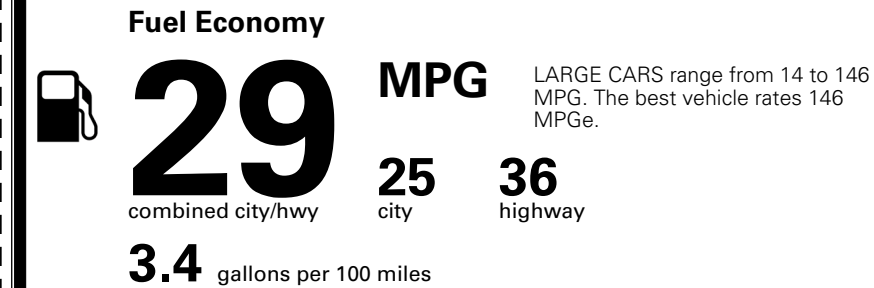

Included
Included
Included
Included
Included
Included
Included
Included
Included
Included
Included

ADDITIONAL INSTALLED EQUIPMENT:

(In addition to or in place of standard features)

Steel Matte Gray Paint
GT-Line Premium Package
- Panoramic Sunroof w/ Power Sunshade
- LED Interior Lighting
- Bose Premium Audio w/Active Sound Design
- 18" Black Finished Alloy Wheels, Unique Design
Cargo Mat
Carpeted Floor Mats
Cargo Net
Cargo Tray
Mud Guards

$695.00
$2,200.00

$110.00
$200.00
$60.00
$130.00
$140.00

MSRP INCLUDING OPTIONS

$ 32,025.00

INLAND FREIGHT AND HANDLING

$ 1,245.00

TOTAL MANUFACTURER'S SUGGESTED RETAIL PRICE ▶

$ 33,270.00

TOTAL ADDITIONAL WEIGHT: 27.2

*Additional terms and conditions apply.

**Kia Connect may be currently unavailable for some Model Year 2022 and newer vehicles sold or purchased in Massachusetts; please see owners.kia.com for more information.

NOTE: When you purchase this vehicle, Kia America, Inc. collects personal information you provide to the dealership. For information on our collection and use of personal information and your rights, please see our Privacy Policy on www.kia.com.

EPA DOT Fuel Economy and Environment

Gasoline Vehicle

You save $0
in fuel costs over 5 years compared to the average new vehicle.

Annual fuel cost $1,700