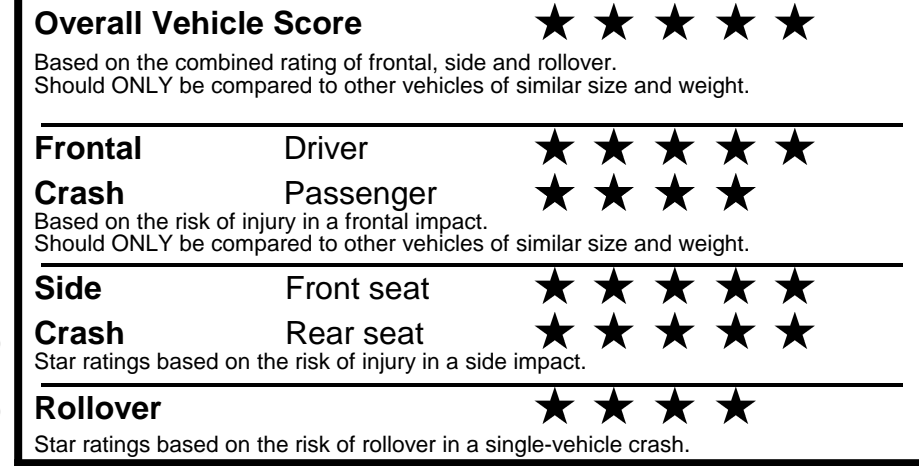

fueleconomy.gov
 Calculate personalized estimates and compare vehicles

Smartphone QR Code

GOVERNMENT 5-STAR SAFETY RATINGS

Star ratings range from 1 to 5 stars (★★★★★) with 5 being the highest.
 Source: National Highway Traffic Safety Administration (NHTSA).
www.safercar.gov or 1-888-327-4236