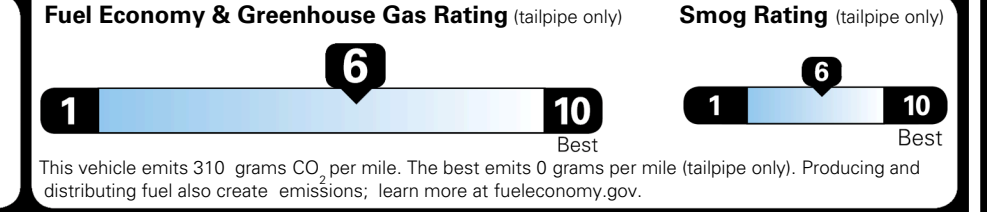

Actual results will vary for many reasons, including driving conditions and how you drive and maintain your vehicle. The average new vehicle gets 29 MPG and costs $8,500 to fuel over 5 years. Cost estimates are based on 15,000 miles per year at $ 3.30 per gallon. MPGe is miles per gasoline gallon equivalent. Vehicle emissions are a significant cause of climate change and smog.

fueleconomy.gov
Calculate personalized estimates and compare vehicles

Smartphone QR Code