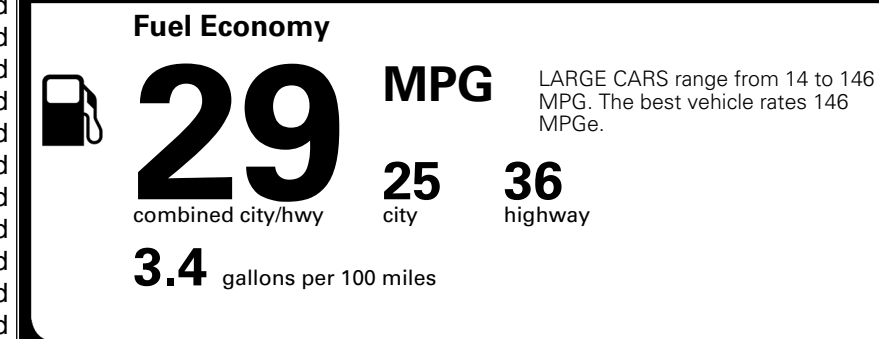

\$ 1,245.00

TOTAL MANUFACTURER'S SUGGESTED RETAIL PRICE ▶

\$ 32,725.00

TOTAL ADDITIONAL WEIGHT:

EPA DOT Fuel Economy and Environment

Gasoline Vehicle

You save \$0
 in fuel costs over 5 years compared to the average new vehicle.