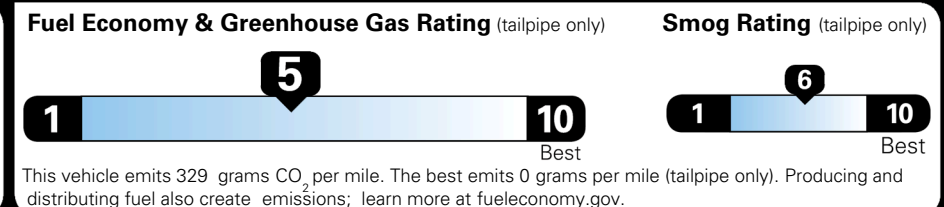

TOTAL ADDITIONAL WEIGHT: 21.8

EPA DOT Fuel Economy and Environment

Gasoline Vehicle

You spend \$750 more in fuel costs over 5 years compared to the average new vehicle.

Annual fuel cost \$1,850

Actual results will vary for many reasons, including driving conditions and how you drive and maintain your vehicle. The average new vehicle gets 29 MPG and costs \$8,500 to fuel over 5 years. Cost estimates are based on 15,000 miles per year at \$ 3.30 per gallon. MPGe is miles per gasoline gallon equivalent. Vehicle emissions are a significant cause of climate change and smog.