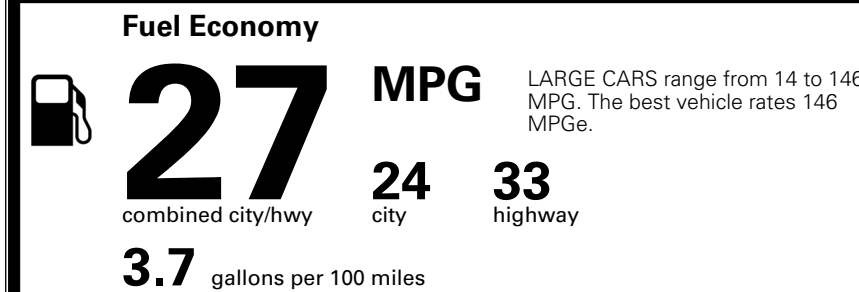

Included
 Included
 Included

\$110.00
 \$200.00
 \$60.00

MSRP INCLUDING OPTIONS

\$ 30,460.00

INLAND FREIGHT AND HANDLING

\$ 1,245.00

TOTAL MANUFACTURER'S SUGGESTED RETAIL PRICE ▶

\$ 31,705.00

TOTAL ADDITIONAL WEIGHT: 21.8

EPA DOT Fuel Economy and Environment

Gasoline Vehicle

You spend \$750 more in fuel costs over 5 years compared to the average new vehicle.

Annual fuel cost \$1,850

Actual results will vary for many reasons, including driving conditions and how you drive and maintain your vehicle. The average new vehicle gets 29 MPG and costs \$8,500 to fuel over 5 years. Cost estimates are based on 15,000 miles per year at \$ 3.30 per gallon. MPGe is miles per gasoline gallon equivalent. Vehicle emissions are a significant cause of climate change and smog.