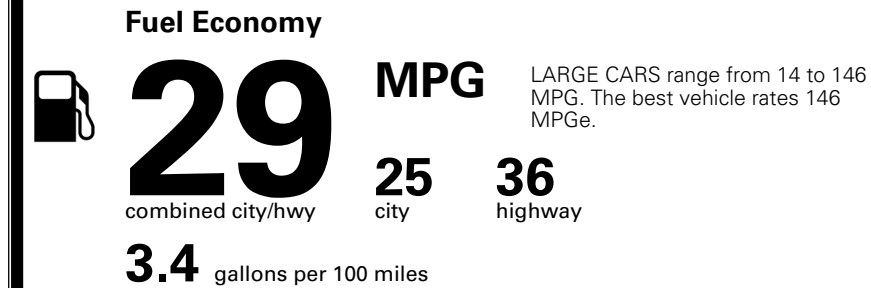

\$695.00
 \$2,200.00

 \$110.00
 \$200.00
 \$60.00

MSRP INCLUDING OPTIONS

\$ 31,755.00

INLAND FREIGHT AND HANDLING

\$ 1,245.00

TOTAL MANUFACTURER'S SUGGESTED RETAIL PRICE ▶

\$ 33,000.00

TOTAL ADDITIONAL WEIGHT: 21.8

EPA DOT Fuel Economy and Environment

Gasoline Vehicle

You save \$0
 in fuel costs
 over 5 years
 compared to the
 average new vehicle.

Annual fuel cost
\$1,700

Actual results will vary for many reasons, including driving conditions and how you drive and maintain your vehicle. The average new vehicle gets 29 MPG and costs \$8,500 to fuel over 5 years. Cost estimates are based on 15,000 miles per year at \$ 3.30 per gallon. MPGe is miles per gasoline gallon equivalent. Vehicle emissions are a significant cause of climate change and smog.