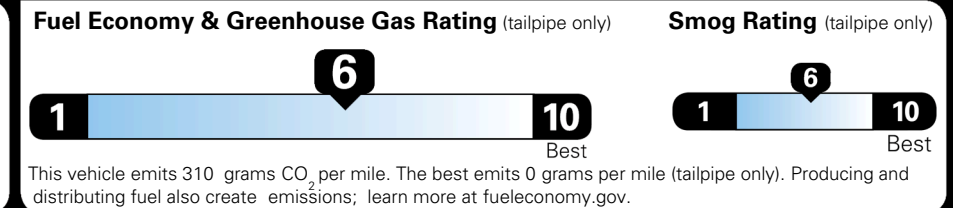

TOTAL ADDITIONAL WEIGHT: 21.8

EPA DOT Fuel Economy and Environment

Gasoline Vehicle

You save \$0
 in fuel costs
 over 5 years
 compared to the
 average new vehicle.

Annual fuel cost
\$1,700

Actual results will vary for many reasons, including driving conditions and how you drive and maintain your vehicle. The average new vehicle gets 29 MPG and costs \$8,500 to fuel over 5 years. Cost estimates are based on 15,000 miles per year at \$ 3.30 per gallon. MPGe is miles per gasoline gallon equivalent. Vehicle emissions are a significant cause of climate change and smog.