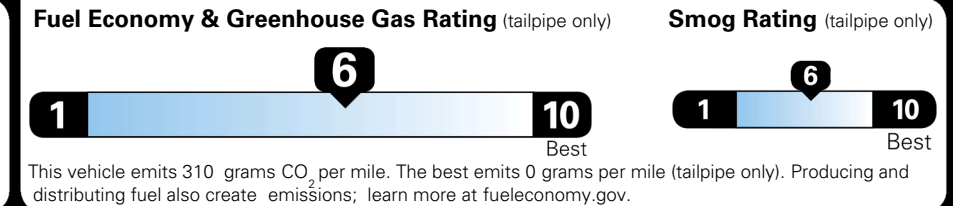

TOTAL ADDITIONAL WEIGHT: 21.3

\$ 28,490.00

Included
 Included
 Included
 Included
 Included
 Included
 Included
 Included
 Included
 Included
 Included

\$110.00
 \$200.00

\$ 28,800.00

\$ 1,245.00

\$ 30,045.00

EPA DOT Fuel Economy and Environment

Gasoline Vehicle

You save \$0
 in fuel costs over 5 years compared to the average new vehicle.

Annual fuel cost
\$1,700

Actual results will vary for many reasons, including driving conditions and how you drive and maintain your vehicle. The average new vehicle gets 29 MPG and costs \$8,500 to fuel over 5 years. Cost estimates are based on 15,000 miles per year at \$ 3.30 per gallon. MPGe is miles per gasoline gallon equivalent. Vehicle emissions are a significant cause of climate change and smog.