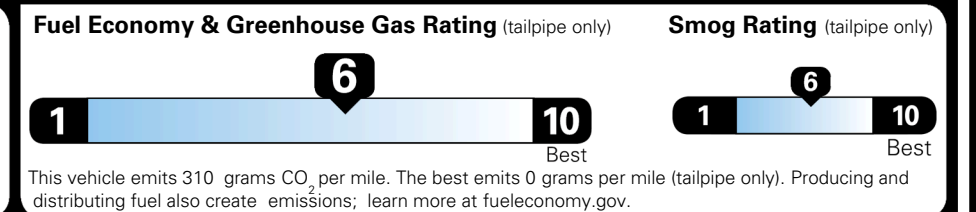

Actual results will vary for many reasons, including driving conditions and how you drive and maintain your vehicle. The average new vehicle gets 29 MPG and costs $8,500 to fuel over 5 years. Cost estimates are based on 15,000 miles per year at $ 3.30 per gallon. MPGe is miles per gasoline gallon equivalent. Vehicle emissions are a significant cause of climate change and smog.

fueleconomy.gov

Calculate personalized estimates and compare vehicles