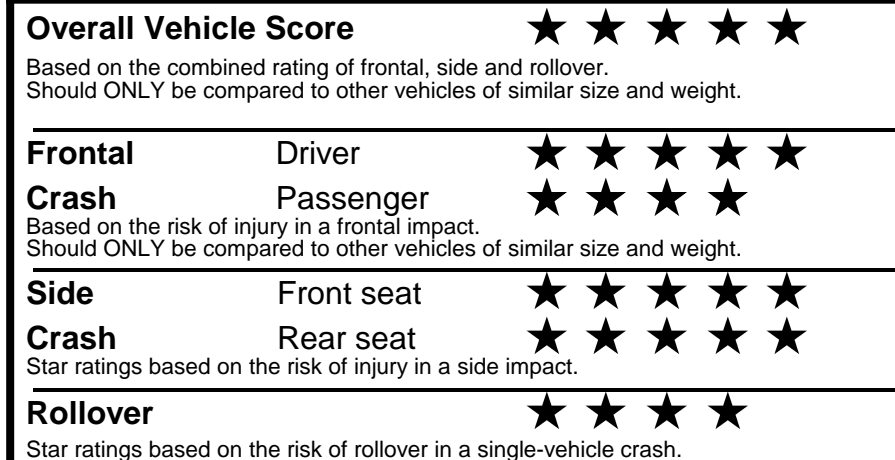

fueleconomy.gov

Calculate personalized estimates and compare vehicles

GOVERNMENT 5-STAR SAFETY RATINGS

Star ratings range from 1 to 5 stars (★★★★★) with 5 being the highest.
 Source: National Highway Traffic Safety Administration (NHTSA).
www.safercar.gov or 1-888-327-4236