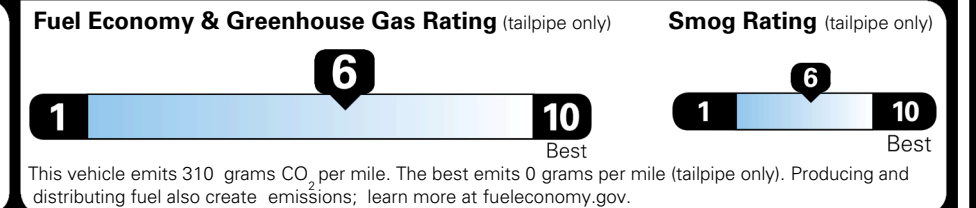

EPA DOT Fuel Economy and Environment

Gasoline Vehicle

You save \$0
 in fuel costs over 5 years compared to the average new vehicle.

Annual fuel cost \$1,700

Actual results will vary for many reasons, including driving conditions and how you drive and maintain your vehicle. The average new vehicle gets 29 MPG and costs \$8,500 to fuel over 5 years. Cost estimates are based on 15,000 miles per year at \$ 3.30 per gallon. MPGe is miles per gasoline gallon equivalent. Vehicle emissions are a significant cause of climate change and smog.