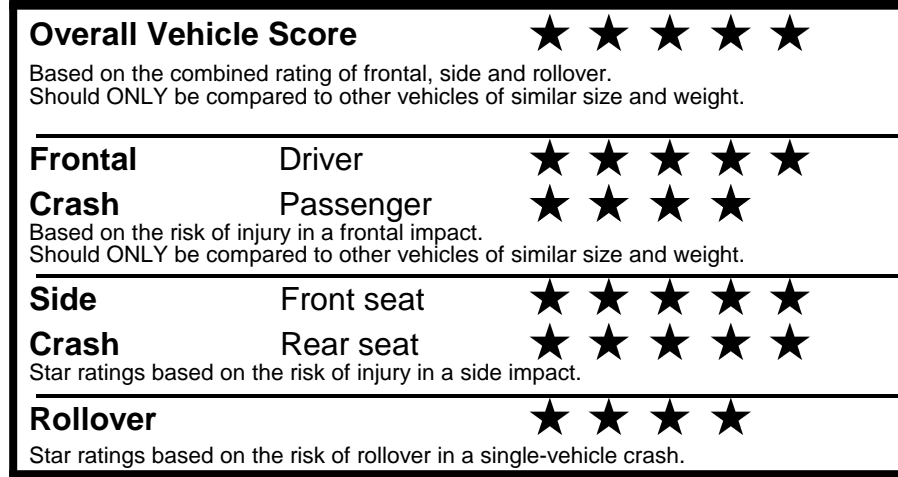

### GOVERNMENT 5-STAR SAFETY RATINGS

Star ratings range from 1 to 5 stars (★★★★★) with 5 being the highest.  
 Source: National Highway Traffic Safety Administration (NHTSA).  
[www.safercar.gov](http://www.safercar.gov) or 1-888-327-4236