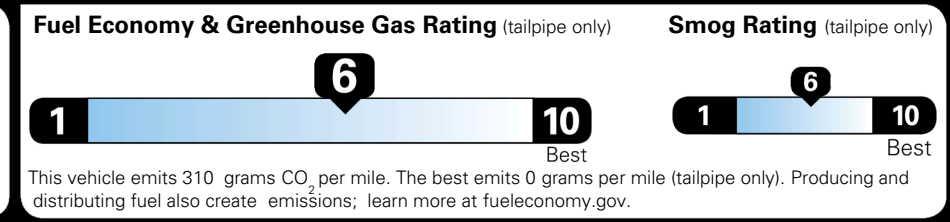

### EPA DOT Fuel Economy and Environment

Gasoline Vehicle

**You save \$0**  
 in fuel costs over 5 years compared to the average new vehicle.

**Annual fuel cost \$1,700**

Actual results will vary for many reasons, including driving conditions and how you drive and maintain your vehicle. The average new vehicle gets 29 MPG and costs \$8,500 to fuel over 5 years. Cost estimates are based on 15,000 miles per year at \$ 3.30 per gallon. MPGe is miles per gasoline gallon equivalent. Vehicle emissions are a significant cause of climate change and smog.