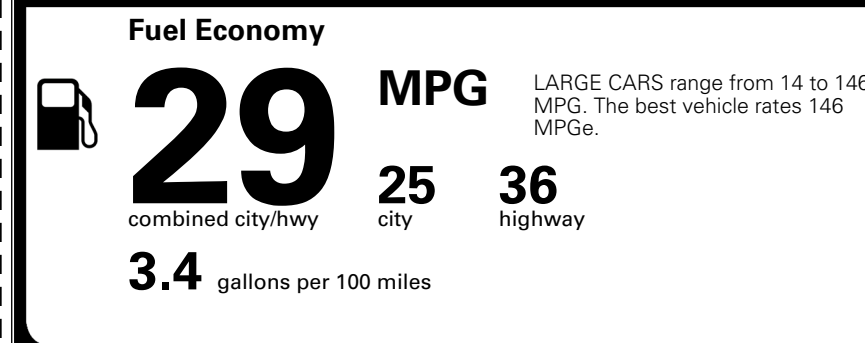

### EPA DOT Fuel Economy and Environment

Gasoline Vehicle

**You save \$0**  
 in fuel costs over 5 years compared to the average new vehicle.

**Annual fuel cost \$1,700**

Actual results will vary for many reasons, including driving conditions and how you drive and maintain your vehicle. The average new vehicle gets 29 MPG and costs \$8,500 to fuel over 5 years. Cost estimates are based on 15,000 miles per year at \$ 3.30 per gallon. MPGe is miles per gasoline gallon equivalent. Vehicle emissions are a significant cause of climate change and smog.