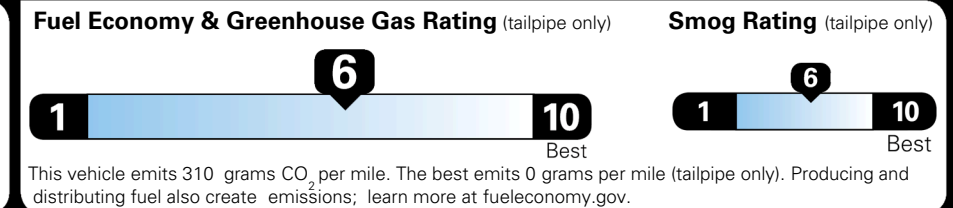

Actual results will vary for many reasons, including driving conditions and how you drive and maintain your vehicle. The average new vehicle gets 29 MPG and costs $8,500 to fuel over 5 years. Cost estimates are based on 15,000 miles per year at $ 3.30 per gallon. MPGe is miles per gasoline gallon equivalent. Vehicle emissions are a significant cause of climate change and smog.

fueleconomy.gov

Calculate personalized estimates and compare vehicles

GOVERNMENT 5-STAR SAFETY RATINGS

Overall Vehicle Score ★★★★★

Based on the combined rating of frontal, side and rollover. Should ONLY be compared to other vehicles of similar size and weight.

Frontal Driver ★★★★★

Crash Passenger ★★★★★

Based on the risk of injury in a frontal impact. Should ONLY be compared to other vehicles of similar size and weight.

Side Front seat ★★★★★

Crash Rear seat ★★★★★

Star ratings based on the risk of injury in a side impact.

Rollover ★★★★★

Star ratings based on the risk of rollover in a single-vehicle crash.

Star ratings range from 1 to 5 stars (★★★★★) with 5 being the highest.

Source: National Highway Traffic Safety Administration (NHTSA).

www.safercar.gov or 1-888-327-4236

Manufacturer's suggested retail price includes Manufacturer's recommended pre-delivery service. License and title fees, state and local taxes and other dealer installed options and accessories are not included in the manufacturer's suggested retail price.

PARTS CONTENT INFORMATION

FOR VEHICLES IN THIS CAR LINE U.S./CANADIAN PARTS CONTENT: 0 %

MAJOR SOURCES OF FOREIGN PARTS: KOREA: 90%

NOTE: PARTS CONTENT DOES NOT INCLUDE FINAL ASSEMBLY, DISTRIBUTION, OR OTHER NON-PARTS COSTS.

FOR THIS VEHICLE FINAL ASSEMBLY POINT: HWASUNG, KOREA

COUNTRY OF ORIGIN

ENGINE (MOTOR): KOREA

TRANSMISSION: KOREA