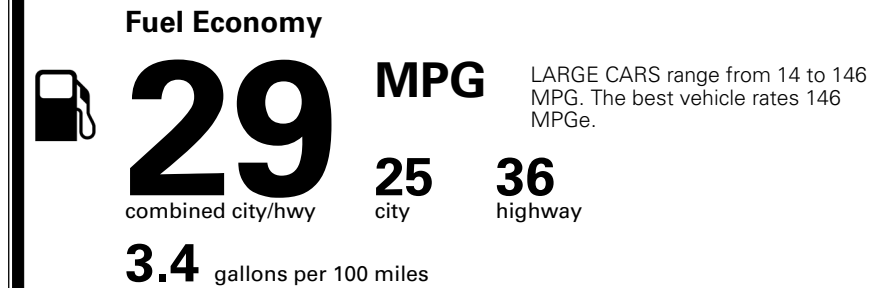

\$695.00
 \$295.00
 \$2,200.00

 \$200.00

MSRP INCLUDING OPTIONS

\$ 31,780.00

INLAND FREIGHT AND HANDLING

\$ 1,195.00

TOTAL MANUFACTURER'S SUGGESTED RETAIL PRICE ▶

\$ 32,975.00

TOTAL ADDITIONAL WEIGHT: 7.3

EPA DOT Fuel Economy and Environment

Gasoline Vehicle

You save \$0
 in fuel costs over 5 years compared to the average new vehicle.

Annual fuel cost \$1,700

Actual results will vary for many reasons, including driving conditions and how you drive and maintain your vehicle. The average new vehicle gets 29 MPG and costs \$8,500 to fuel over 5 years. Cost estimates are based on 15,000 miles per year at \$ 3.30 per gallon. MPGe is miles per gasoline gallon equivalent. Vehicle emissions are a significant cause of climate change and smog.