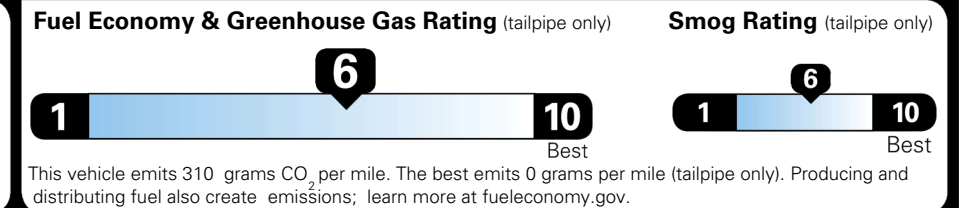

TOTAL ADDITIONAL WEIGHT: 7.3

EPA DOT Fuel Economy and Environment

Gasoline Vehicle

You save \$0
 in fuel costs over 5 years compared to the average new vehicle.

Annual fuel cost \$1,700

Actual results will vary for many reasons, including driving conditions and how you drive and maintain your vehicle. The average new vehicle gets 29 MPG and costs \$8,500 to fuel over 5 years. Cost estimates are based on 15,000 miles per year at \$ 3.30 per gallon. MPGe is miles per gasoline gallon equivalent. Vehicle emissions are a significant cause of climate change and smog.