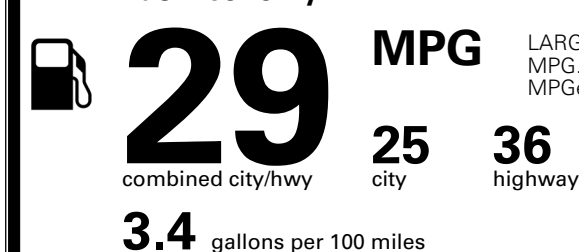

Fuel Economy

You save

$0

in fuel costs over 5 years compared to the average new vehicle.

Annual fuel cost

$1,700