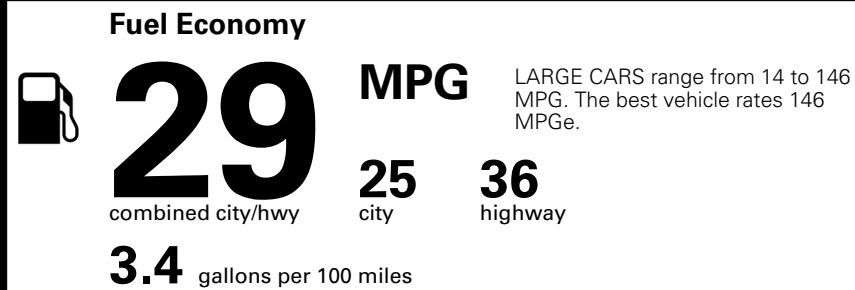

\$ 31,485.00

INLAND FREIGHT AND HANDLING

\$ 1,245.00

TOTAL MANUFACTURER'S SUGGESTED RETAIL PRICE ▶

\$ 32,730.00

*Additional terms and conditions apply.
 **Kia Connect may be currently unavailable for some Model Year 2022 and newer vehicles sold or purchased in Massachusetts; please see owners.kia.com for more information.
 NOTE: When you purchase this vehicle, Kia America, Inc. collects personal information you provide to the dealership. For information on our collection and use of personal information and your rights, please see our Privacy Policy on www.kia.com.

TOTAL ADDITIONAL WEIGHT: 25.6

EPA DOT Fuel Economy and Environment

Gasoline Vehicle

You save \$0
 in fuel costs over 5 years compared to the average new vehicle.

Annual fuel cost \$1,700

Actual results will vary for many reasons, including driving conditions and how you drive and maintain your vehicle. The average new vehicle gets 29 MPG and costs \$8,500 to fuel over 5 years. Cost estimates are based on 15,000 miles per year at \$ 3.30 per gallon. MPGe is miles per gasoline gallon equivalent. Vehicle emissions are a significant cause of climate change and smog.