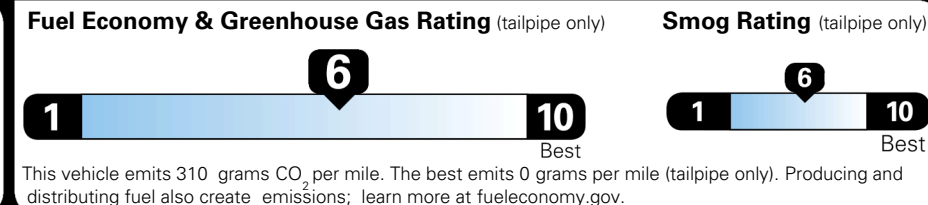

TOTAL ADDITIONAL WEIGHT: 25.6

EPA DOT Fuel Economy and Environment

Gasoline Vehicle

You save \$0
 in fuel costs over 5 years compared to the average new vehicle.

Annual fuel cost \$1,700

Actual results will vary for many reasons, including driving conditions and how you drive and maintain your vehicle. The average new vehicle gets 29 MPG and costs \$8,500 to fuel over 5 years. Cost estimates are based on 15,000 miles per year at \$ 3.30 per gallon. MPGe is miles per gasoline gallon equivalent. Vehicle emissions are a significant cause of climate change and smog.