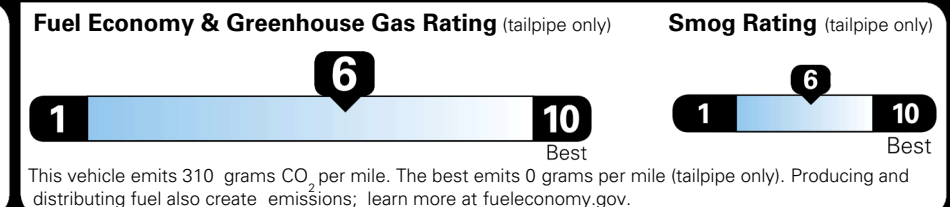

\$ 29,150.00

\$ 1,245.00

\$ 30,395.00

EPA DOT Fuel Economy and Environment

Gasoline Vehicle

You save \$0
 in fuel costs over 5 years compared to the average new vehicle.

Annual fuel cost \$1,700

Actual results will vary for many reasons, including driving conditions and how you drive and maintain your vehicle. The average new vehicle gets 29 MPG and costs \$8,500 to fuel over 5 years. Cost estimates are based on 15,000 miles per year at \$ 3.30 per gallon. MPGe is miles per gasoline gallon equivalent. Vehicle emissions are a significant cause of climate change and smog.