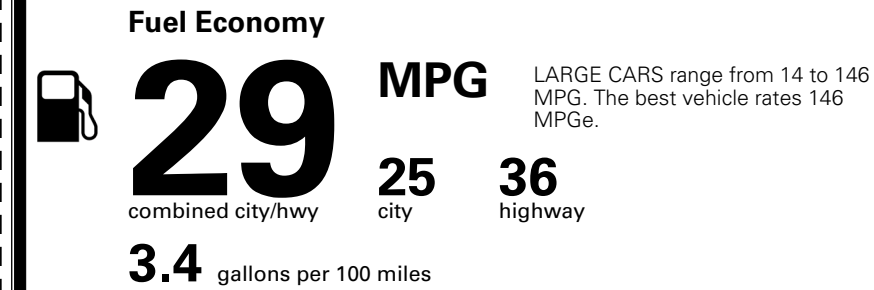

\$495.00
 \$295.00
 \$2,200.00

\$200.00

\$ 31,580.00

\$ 1,195.00

\$ 32,775.00

EPA DOT Fuel Economy and Environment

Gasoline Vehicle

You save \$0
 in fuel costs over 5 years compared to the average new vehicle.

Annual fuel cost \$1,700

Fuel Economy & Greenhouse Gas Rating (tailpipe only) Smog Rating (tailpipe only)

Actual results will vary for many reasons, including driving conditions and how you drive and maintain your vehicle. The average new vehicle gets 29 MPG and costs \$8,500 to fuel over 5 years. Cost estimates are based on 15,000 miles per year at \$ 3.30 per gallon. MPGe is miles per gasoline gallon equivalent. Vehicle emissions are a significant cause of climate change and smog.