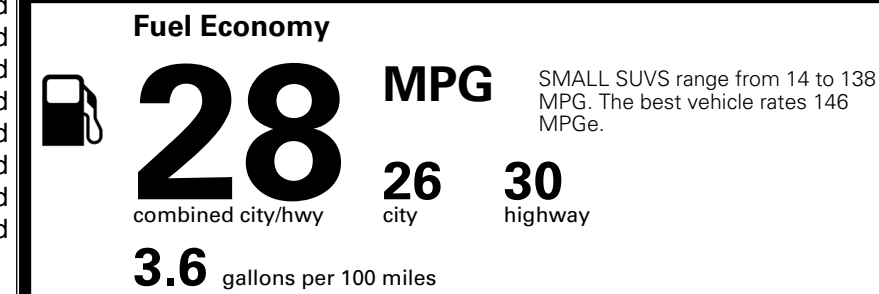

*Additional terms and conditions apply.

**Kia Connect may be currently unavailable for some Model Year 2022 and newer vehicles sold or purchased in Massachusetts; please see owners.kia.com for more information.

NOTE: When you purchase this vehicle, Kia America, Inc. collects personal information you provide to the dealership. For information on our collection and use of personal information and your rights, please see our Privacy Policy on www.kia.com.

MANUFACTURER'S SUGGESTED RETAIL PRICE ▶

$ 28,990.00

COMPARE X-LINE S AWD FEATURES

Added to/in place of standard S AWD features
- X-Line Exterior Styling
- LED Fog Lights
- LED Rear Combination Lights
- Roof Rails
- SynTex Seating Material
- Rear Center Armrest w/ Cupholders
- Dual Illuminated Vanity Mirrors

Included
Included
Included
Included
Included
Included
Included

ADDITIONAL INSTALLED EQUIPMENT: (In addition to or in place of standard features)

Magma Red Matte Paint
X-Line S Premium Package
- Panoramic Sunroof w/ Power Sunshade
- Smart Power Liftgate
- Dual-Zone Auto Climate Control w/ 5" Display
- Rear Air Vents
- Heated Steering Wheel
Carpeted Floor Mats

$545.00
$2,000.00

$200.00

MSRP INCLUDING OPTIONS

$ 31,735.00

INLAND FREIGHT AND HANDLING

$ 1,495.00

TOTAL MANUFACTURER'S SUGGESTED RETAIL PRICE ▶

$ 33,230.00

TOTAL ADDITIONAL WEIGHT: 13.1

EPA DOT Fuel Economy and Environment

Gasoline Vehicle

You spend $250
more in fuel costs over 5 years compared to the average new vehicle.

Annual fuel cost $1,650