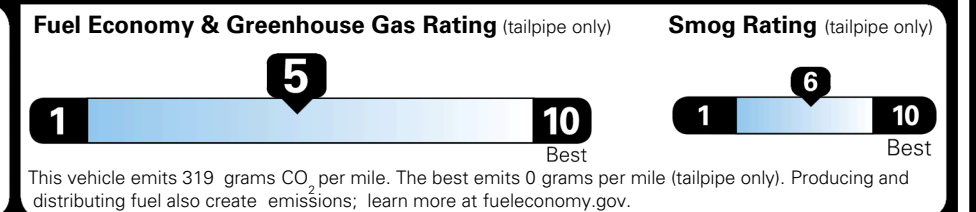

TOTAL ADDITIONAL WEIGHT: 13.1

EPA DOT Fuel Economy and Environment

Gasoline Vehicle

You spend \$250
 more in fuel costs over 5 years compared to the average new vehicle.

Annual fuel cost \$1,650

Actual results will vary for many reasons, including driving conditions and how you drive and maintain your vehicle. The average new vehicle gets 29 MPG and costs \$8,000 to fuel over 5 years. Cost estimates are based on 15,000 miles per year at \$ 3.10 per gallon. MPGe is miles per gasoline gallon equivalent. Vehicle emissions are a significant cause of climate change and smog.