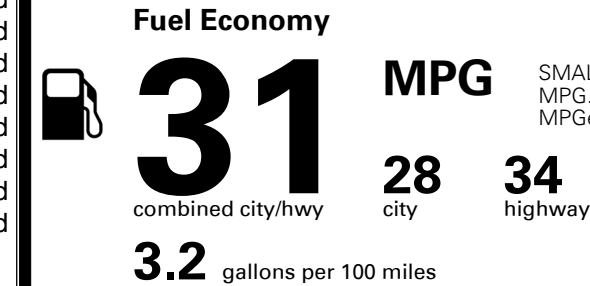

TOTAL ADDITIONAL WEIGHT: 6.7

EPA DOT Fuel Economy and Environment

Gasoline Vehicle

SMALL SUVs range from 14 to 125 MPG. The best vehicle rates 146 MPGe.

You save \$500
 in fuel costs over 5 years compared to the average new vehicle.