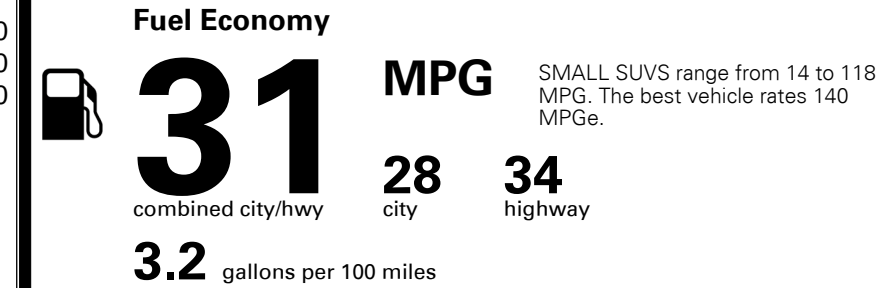

MSRP INCLUDING OPTIONS

\$ 25,975.00

INLAND FREIGHT AND HANDLING

\$ 1,375.00

TOTAL MANUFACTURER'S SUGGESTED RETAIL PRICE ▶

\$ 27,350.00

*Additional terms and conditions apply.
 **Kia Connect may be currently unavailable for some Model Year 2022 and newer vehicles sold or purchased in Massachusetts; please see owners.kia.com for more information.
 NOTE: When you purchase this vehicle, Kia America, Inc. collects personal information you provide to the dealership. For information on our collection and use of personal information and your rights, please see our Privacy Policy on www.kia.com.

TOTAL ADDITIONAL WEIGHT: 7.3

EPA DOT Fuel Economy and Environment

Gasoline Vehicle

You save \$1,000
 in fuel costs over 5 years compared to the average new vehicle.

Annual fuel cost \$1,700

Actual results will vary for many reasons, including driving conditions and how you drive and maintain your vehicle. The average new vehicle gets 28 MPG and costs \$9,500 to fuel over 5 years. Cost estimates are based on 15,000 miles per year at \$ 3.50 per gallon. MPGe is miles per gasoline gallon equivalent. Vehicle emissions are a significant cause of climate change and smog.