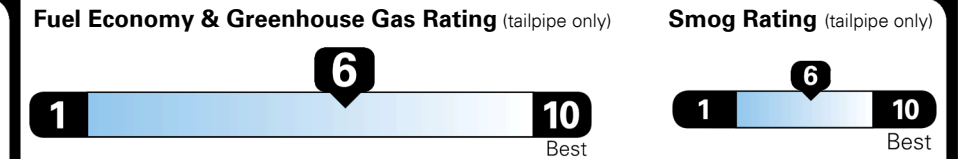

TOTAL ADDITIONAL WEIGHT: 7.3

EPA DOT Fuel Economy and Environment

Gasoline Vehicle

You save \$1,000
 in fuel costs over 5 years compared to the average new vehicle.

Annual fuel cost \$1,700

Actual results will vary for many reasons, including driving conditions and how you drive and maintain your vehicle. The average new vehicle gets 28 MPG and costs \$9,500 to fuel over 5 years. Cost estimates are based on 15,000 miles per year at \$ 3.50 per gallon. MPGe is miles per gasoline gallon equivalent. Vehicle emissions are a significant cause of climate change and smog.