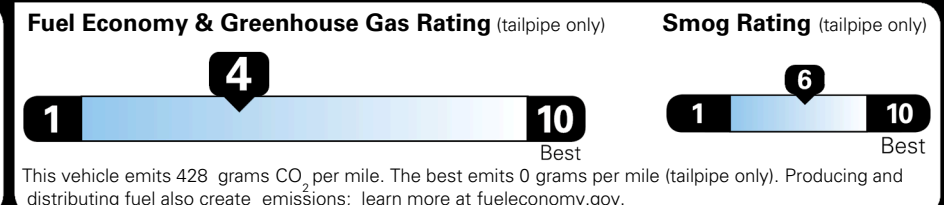

Actual results will vary for many reasons, including driving conditions and how you drive and maintain your vehicle. The average new vehicle gets 29 MPG and costs $8,500 to fuel over 5 years. Cost estimates are based on 15,000 miles per year at $ 3.30 per gallon. MPGe is miles per gasoline gallon equivalent. Vehicle emissions are a significant cause of climate change and smog.

fueleconomy.gov

Calculate personalized estimates and compare vehicles

GOVERNMENT 5-STAR SAFETY RATINGS

Overall Vehicle Score		Not Rated
Based on the combined rating of frontal, side and rollover. Should ONLY be compared to other vehicles of similar size and weight.		
Frontal	Driver	★★★★★
Crash	Passenger	★★★★
Based on the risk of injury in a frontal impact. Should ONLY be compared to other vehicles of similar size and weight.		
Side	Front seat	Not Rated
Crash	Rear seat	Not Rated
Star ratings based on the risk of injury in a side impact.		
Rollover		★★★★
Star ratings based on the risk of rollover in a single-vehicle crash.		

Star ratings range from 1 to 5 stars (★★★★★) with 5 being the highest.
Source: National Highway Traffic Safety Administration (NHTSA).
www.safercar.gov or 1-888-327-4236

Manufacturer's suggested retail price includes Manufacturer's recommended pre-delivery service. License and title fees, state and local taxes and other dealer installed options and accessories are not included in the manufacturer's suggested retail price.

PARTS CONTENT INFORMATION

FOR VEHICLES IN THIS CAR LINE U.S./CANADIAN PARTS CONTENT: 2 %

MAJOR SOURCES OF FOREIGN PARTS: KOREA: 95%

NOTE: PARTS CONTENT DOES NOT INCLUDE FINAL ASSEMBLY, DISTRIBUTION, OR OTHER NON-PARTS COSTS.

FOR THIS VEHICLE FINAL ASSEMBLY POINT: GWANGMYEONG, KOREA

COUNTRY OF ORIGIN

ENGINE (MOTOR): KOREA
TRANSMISSION: KOREA