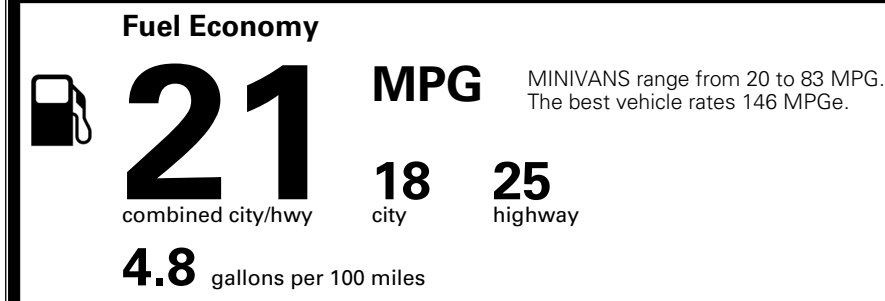

\$120.00
 \$285.00
 \$400.00
 \$160.00

MSRP INCLUDING OPTIONS

\$ 42,555.00

INLAND FREIGHT AND HANDLING

\$ 1,545.00

TOTAL MANUFACTURER'S SUGGESTED RETAIL PRICE ▶

\$ 44,100.00

TOTAL ADDITIONAL WEIGHT: 18.9

EPA DOT Fuel Economy and Environment

Gasoline Vehicle

You spend \$3,250 more in fuel costs over 5 years compared to the average new vehicle.

Annual fuel cost \$2,350

Actual results will vary for many reasons, including driving conditions and how you drive and maintain your vehicle. The average new vehicle gets 29 MPG and costs \$8,500 to fuel over 5 years. Cost estimates are based on 15,000 miles per year at \$ 3.30 per gallon. MPGe is miles per gasoline gallon equivalent. Vehicle emissions are a significant cause of climate change and smog.