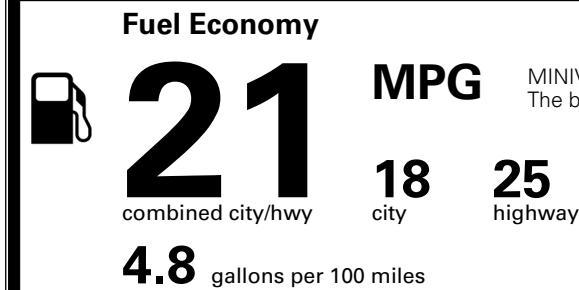

\$495.00
 \$120.00
 \$285.00
 \$400.00
 \$160.00

MSRP INCLUDING OPTIONS

\$ 43,050.00

INLAND FREIGHT AND HANDLING

\$ 1,545.00

TOTAL MANUFACTURER'S SUGGESTED RETAIL PRICE ▶

\$ 44,595.00

TOTAL ADDITIONAL WEIGHT: 18.9

EPA DOT Fuel Economy and Environment

Gasoline Vehicle

MINIVANS range from 20 to 83 MPG. The best vehicle rates 146 MPGe.

You spend **\$3,250** more in fuel costs over 5 years compared to the average new vehicle.