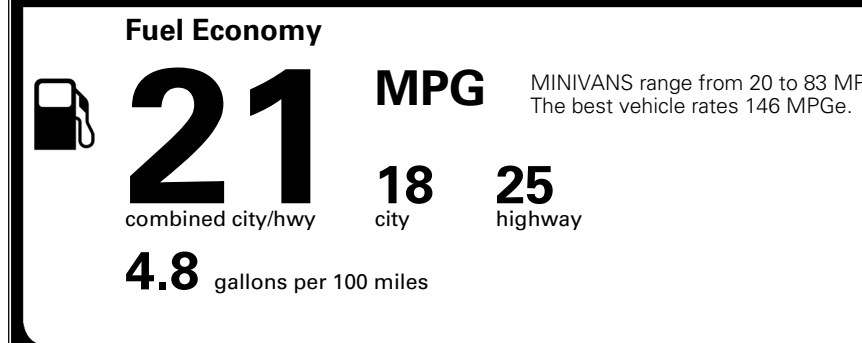

MSRP INCLUDING OPTIONS \$ 48,455.00

INLAND FREIGHT AND HANDLING \$ 1,545.00

TOTAL MANUFACTURER'S SUGGESTED RETAIL PRICE ▶ \$ 50,000.00

TOTAL ADDITIONAL WEIGHT: 16.9

EPA DOT Fuel Economy and Environment

Gasoline Vehicle