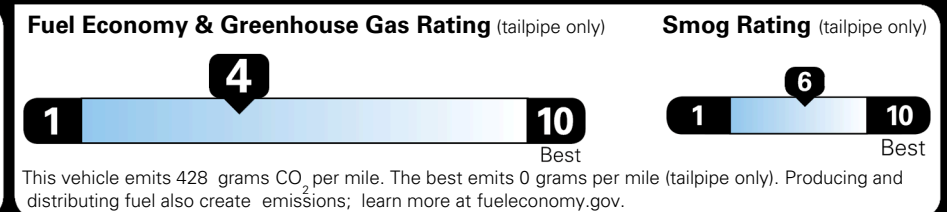

EPA DOT Fuel Economy and Environment

Gasoline Vehicle

You spend **\$3,250** more in fuel costs over 5 years compared to the average new vehicle.

Annual fuel cost **\$2,350**

Actual results will vary for many reasons, including driving conditions and how you drive and maintain your vehicle. The average new vehicle gets 29 MPG and costs \$8,500 to fuel over 5 years. Cost estimates are based on 15,000 miles per year at \$ 3.30 per gallon. MPGe is miles per gasoline gallon equivalent. Vehicle emissions are a significant cause of climate change and smog.