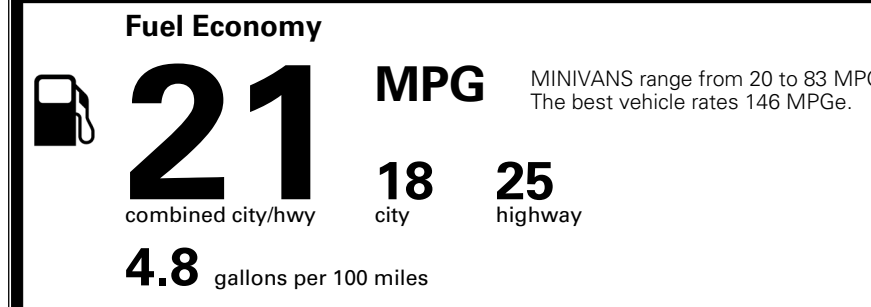

EPA DOT Fuel Economy and Environment

Gasoline Vehicle

You spend **$3,250** more in fuel costs over 5 years compared to the average new vehicle.

Annual fuel cost **$2,350**