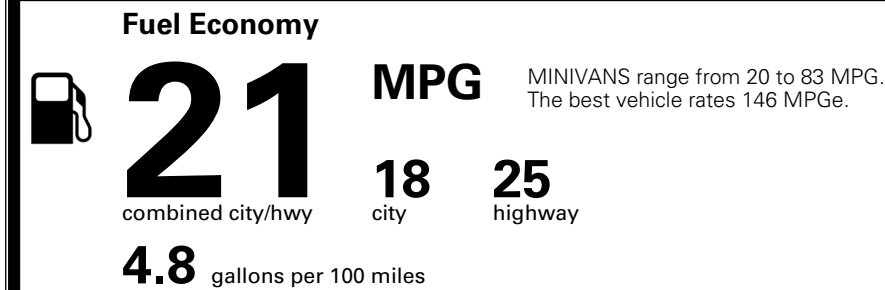

INLAND FREIGHT AND HANDLING \$ 1,545.00

TOTAL MANUFACTURER'S SUGGESTED RETAIL PRICE ▶ \$ 49,505.00

TOTAL ADDITIONAL WEIGHT: 16.9

EPA DOT Fuel Economy and Environment

Gasoline Vehicle

You spend \$3,250 more in fuel costs over 5 years compared to the average new vehicle.