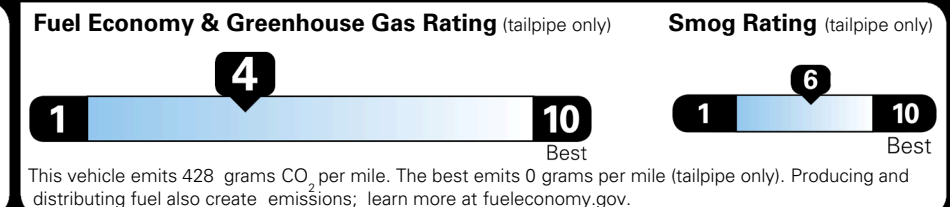

Actual results will vary for many reasons, including driving conditions and how you drive and maintain your vehicle. The average new vehicle gets 29 MPG and costs $8,500 to fuel over 5 years. Cost estimates are based on 15,000 miles per year at $ 3.30 per gallon. MPGe is miles per gasoline gallon equivalent. Vehicle emissions are a significant cause of climate change and smog.

fueleconomy.gov

Calculate personalized estimates and compare vehicles

GOVERNMENT 5-STAR SAFETY RATINGS

Overall Vehicle Score	Not Rated
Based on the combined rating of frontal, side and rollover. Should ONLY be compared to other vehicles of similar size and weight.	
Frontal	Driver ★ ★ ★ ★ ★
Crash	Passenger ★ ★ ★ ★
Based on the risk of injury in a frontal impact. Should ONLY be compared to other vehicles of similar size and weight.	
Side	Front seat Not Rated
Crash	Rear seat Not Rated
Star ratings based on the risk of injury in a side impact.	
Rollover	★ ★ ★ ★
Star ratings based on the risk of rollover in a single-vehicle crash.	

Star ratings range from 1 to 5 stars (★★★★★) with 5 being the highest. Source: National Highway Traffic Safety Administration (NHTSA). www.safercar.gov or 1-888-327-4236

Manufacturer's suggested retail price includes Manufacturer's recommended pre-delivery service. License and title fees, state and local taxes and other dealer installed options and accessories are not included in the manufacturer's suggested retail price.

PARTS CONTENT INFORMATION

FOR VEHICLES IN THIS CAR LINE U.S./CANADIAN PARTS CONTENT: 2 %

MAJOR SOURCES OF FOREIGN PARTS: KOREA: 95%

NOTE: PARTS CONTENT DOES NOT INCLUDE FINAL ASSEMBLY, DISTRIBUTION, OR OTHER NON-PARTS COSTS.

FOR THIS VEHICLE FINAL ASSEMBLY POINT: GWANGMYEONG, KOREA

COUNTRY OF ORIGIN ENGINE (MOTOR): KOREA

TRANSMISSION: KOREA

*Additional terms and conditions apply.
**Kia Connect may be currently unavailable for some Model Year 2022 and newer vehicles sold or purchased in Massachusetts; please see owners.kia.com for more information.
NOTE: When you purchase this vehicle, Kia America, Inc. collects personal information you provide to the dealership. For information on our collection and use of personal information and your rights, please see our Privacy Policy on www.kia.com.