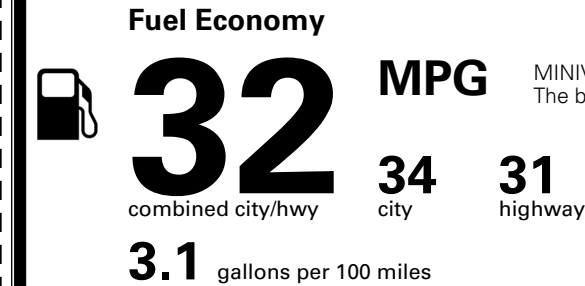

Included
 \$120.00
 \$285.00
 \$65.00
 \$130.00
 \$160.00

MSRP INCLUDING OPTIONS

\$ 54,250.00

INLAND FREIGHT AND HANDLING

\$ 1,545.00

TOTAL MANUFACTURER'S SUGGESTED RETAIL PRICE ▶

\$ 55,795.00

TOTAL ADDITIONAL WEIGHT: 20.5

EPA DOT Fuel Economy and Environment

Gasoline Vehicle

MINIVANS range from 20 to 83 MPG. The best vehicle rates 146 MPGe.

You save \$750
 in fuel costs over 5 years compared to the average new vehicle.

Annual fuel cost
\$1,550