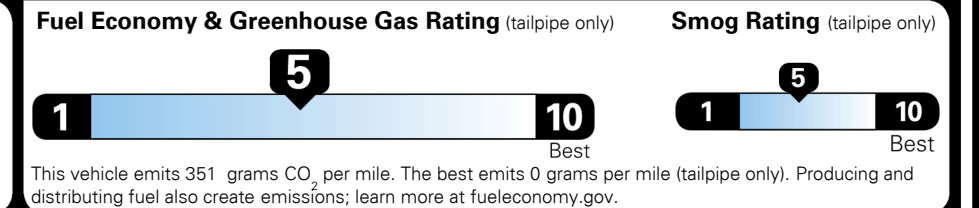

TOTAL ADDITIONAL WEIGHT:

EPA DOT Fuel Economy and Environment

Gasoline Vehicle

You spend \$250 more in fuel costs over 5 years
 compared to the average new vehicle.

Annual fuel cost \$1,550

Actual results will vary for many reasons, including driving conditions and how you drive and maintain your vehicle. The average new vehicle gets 27 MPG and costs \$7,500 to fuel over 5 years. Cost estimates are based on 15,000 miles per year at \$ 2.70 per gallon. MPGe is miles per gasoline gallon equivalent. Vehicle emissions are a significant cause of climate change and smog.