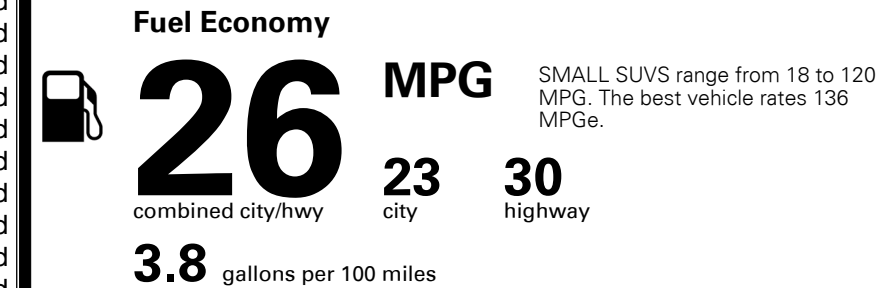

TOTAL ADDITIONAL WEIGHT:

EPA DOT Fuel Economy and Environment

Gasoline Vehicle

You spend \$250 more in fuel costs over 5 years
 compared to the average new vehicle.

Annual fuel cost \$1,550

Actual results will vary for many reasons, including driving conditions and how you drive and maintain your vehicle. The average new vehicle gets 27 MPG and costs \$7,500 to fuel over 5 years. Cost estimates are based on 15,000 miles per year at \$ 2.70 per gallon. MPGe is miles per gasoline gallon equivalent. Vehicle emissions are a significant cause of climate change and smog.