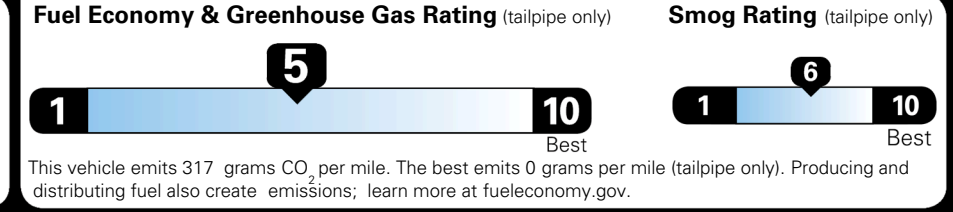

TOTAL ADDITIONAL WEIGHT:

EPA DOT Fuel Economy and Environment

Gasoline Vehicle

You spend **\$250** more in fuel costs over 5 years compared to the average new vehicle.

Annual fuel cost **\$1,750**

Actual results will vary for many reasons, including driving conditions and how you drive and maintain your vehicle. The average new vehicle gets 29 MPG and costs \$8,500 to fuel over 5 years. Cost estimates are based on 15,000 miles per year at \$ 3.30 per gallon. MPGe is miles per gasoline gallon equivalent. Vehicle emissions are a significant cause of climate change and smog.