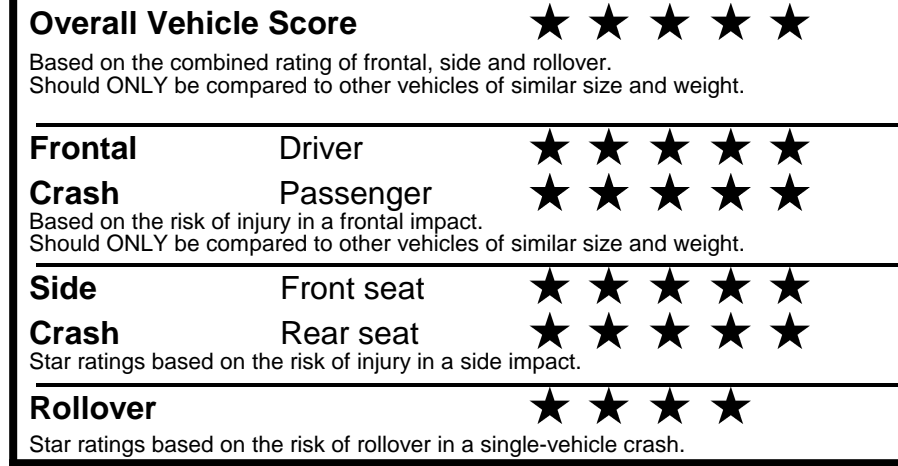

fueleconomy.gov

Calculate personalized estimates and compare vehicles

GOVERNMENT 5-STAR SAFETY RATINGS

Star ratings range from 1 to 5 stars (★★★★★) with 5 being the highest. Source: National Highway Traffic Safety Administration (NHTSA). www.safercar.gov or 1-888-327-4236