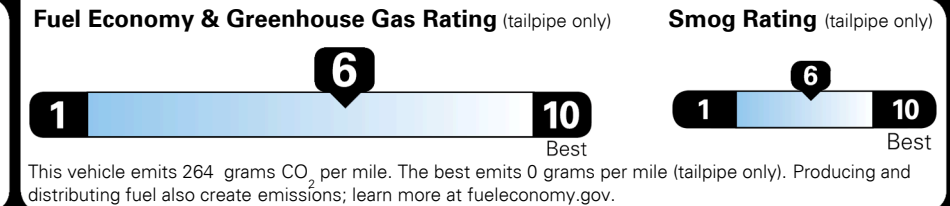

Actual results will vary for many reasons, including driving conditions and how you drive and maintain your vehicle. The average new vehicle gets 29 MPG and costs $8,500 to fuel over 5 years. Cost estimates are based on 15,000 miles per year at $ 3.30 per gallon. MPGe is miles per gasoline gallon equivalent. Vehicle emissions are a significant cause of climate change and smog.

fueleconomy.gov

Calculate personalized estimates and compare vehicles

GOVERNMENT 5-STAR SAFETY RATINGS

Overall Vehicle Score ★★★★★

Based on the combined rating of frontal, side and rollover.
Should ONLY be compared to other vehicles of similar size and weight.