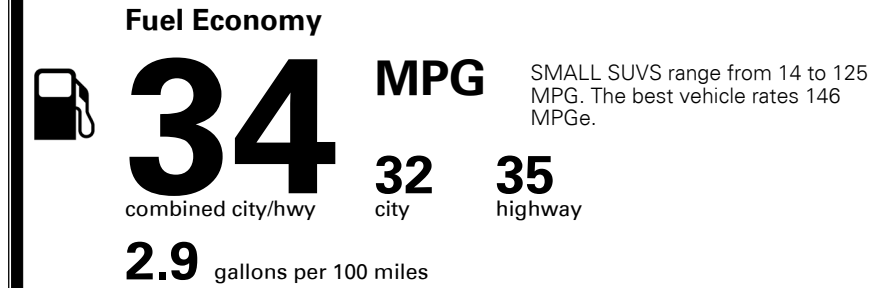

MANUFACTURER'S SUGGESTED RETAIL PRICE ▶

$ 47,190.00

COMPARE HEV X-LINE SX-P AWD FEATURES

Added to/in place of standard HEV EX AWD features

- Panoramic Sunroof w/ Power Sunshade
- LED Interior Lighting
- LED Rear Combination Lights
- Power Folding Outside Mirrors
- X-Line Exterior Styling
- Roof Rack
- Surround View and Blind-Spot View Monitors
- Blind-Spot Collision-Avoidance Assist
- Highway Driving Assist 2
- Parking Collision-Avoidance Assist - Reverse
- Parking Distance Warning - Side
- Leather Seat Trim
- Upgraded Power Driver & Front Passenger Seat
- Ventilated Front Seats
- Heated 2nd Row Captain's Chairs (2 Seats)
- 12.3" Instrument Display
- Bose Premium Audio System
- Smartphone Digital Key* (Requires Kia Connect**)
- Digital Rear View Mirror w/ HomeLink™
- Heated Steering Wheel
- 115V Power Adapter
- Premium Interior Trim
- Aluminum Sport Pedals

ADDITIONAL INSTALLED EQUIPMENT:

1. (In addition to or in place of standard features)
2. Carpeted Floor Mats $235.00
   - Cargo Net $65.00
   - Cargo Cover $200.00
   - Cargo Tray $130.00
   - Wheel Locks $80.00

MSRP INCLUDING OPTIONS

$ 47,900.00

INLAND FREIGHT AND HANDLING

$ 1,445.00

TOTAL MANUFACTURER'S SUGGESTED RETAIL PRICE ▶

$ 49,345.00

TOTAL ADDITIONAL WEIGHT: 20.7

EPA DOT Fuel Economy and Environment

Gasoline Vehicle

You save
$1,250
in fuel costs
over 5 years
compared to the
average new vehicle.

Annual fuel cost
$1,450